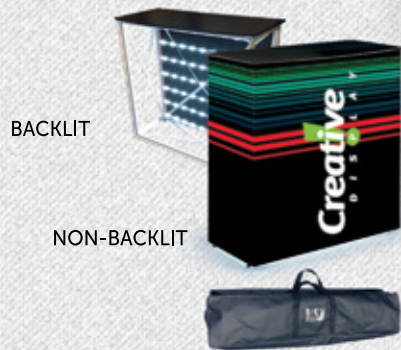

COUNTERS / CASE CONVERSIONS

Add a **Counter** to your booth which acts as a great front podium. Turn your Cr1 Case or EZ Check Case into a podium with our **Case Conversions**.

Revolution Counter

37"W x 37"H x 17.5"D

The revolution backlit counter's silicone Edged fabric graphic slides firmly into A lightweight collapsible frame.

QuickTube Counter

38.5"W x 38"H x 14.6"D

5 sided printed fabric graphic (front, back, sides & top). Aluminum tubular frame, acrylic top, Carry case.

Pop Up Counter

39.5"W x 34.25"H x 15"D

Lightweight. Rapid setup. Shelving. Choice of silver, black or faux wood top.

Cr1 Case & Counter Conversion

26"W x 38"H x 15"D

Convert your Cr1 hard case into a podium by adding a fabric case wrap.

EZ Check Case & Counter Conversion

36.5"W x 42"H x 14"D

Airline check-in friendly roto-molded case that converts into a podium counter. The QuickTube Curve & lights will fit into case with case fabric.

CrG Case & Counter Conversion