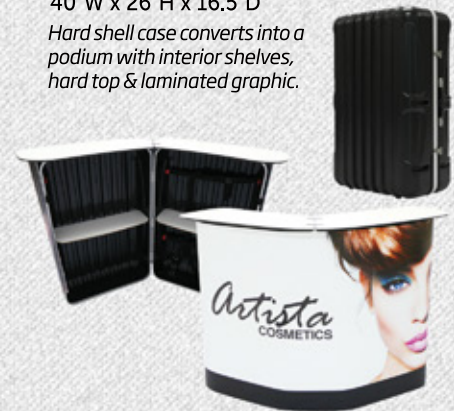

The revolution backlit counter's silicone Edged fabric graphic slides firmly into A lightweight collapsible frame.

QuickTube Counter

38.5"W x 38"H x 14.6"D

5 sided printed fabric graphic (front, back, sides & top). Aluminum tubular frame, acrylic top, Carry case.

Pop Up Counter

39.5"W x 34.25"H x 15"D

Lightweight. Rapid setup. Shelving. Choice of silver, black or faux wood top.

Cr1 Case & Counter Conversion

26"W x 38"H x 15"D

Convert your Cr1 hard case into a podium by adding a fabric case wrap.

EZ Check Case & Counter Conversion

36.5"W x 42"H x 14"D

Airline check-in friendly roto-molded case that converts into a podium counter. The QuickTube Curve & lights will fit into case with case fabric.

CrG Case & Counter Conversion

40"W x 26"H x 16.5"D

Hard shell case converts into a podium with interior shelves, hard top & laminated graphic.

Oval Counter

23.6"W x 39"H x 15.7"D

Tube framed, fabric graphic podium. Comes with a solid top. Only 25 lbs. Packs into a padded molded case.