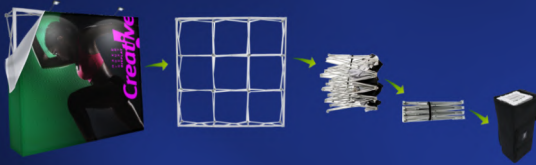

# MEDIA WALLS

Media walls are a great way to display your branding during special events, press conferences, photo shoots, award shows & trade shows. Quick, easy to setup, these **lightweight** displays are **collapsible** & pack into a carry bag.

## TELESCOPIC WALL

**\$975<sup>00</sup>**

WITH 8' X 8' PRINT

ADJUSTABLE FRAME  
HEIGHT (36"-105")

ADJUSTABLE FRAME  
WIDTH (36"-122")

## INNOVATION

FABRIC POP-UP

8FT

**\$1,675<sup>00</sup>**

AVAILABLE IN  
FLAT OR CURVED

10FT

**\$1,975<sup>00</sup>**